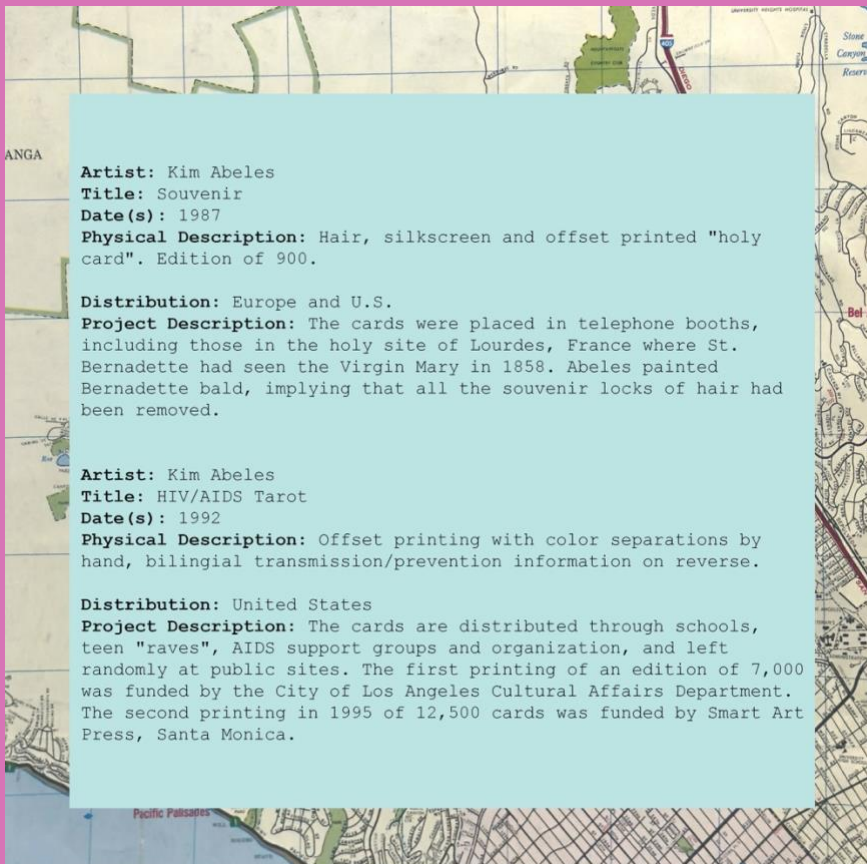

Kim Abeles

kimabeles.com

Souvenir from the series *The image of St. Bernadette* (1987)

HIV/AIDS Tarot, First printing funded by the **City of Los Angeles Department of Cultural Affairs** (1992); Second printing funded by **SMART ART PRESS**, Santa Monica (1995); Third printing with updated HIV prevention information by **ONE Archives**, Los Angeles (2018); Additional printing with **ArtsReach/ Macy's** (circa 1990s)