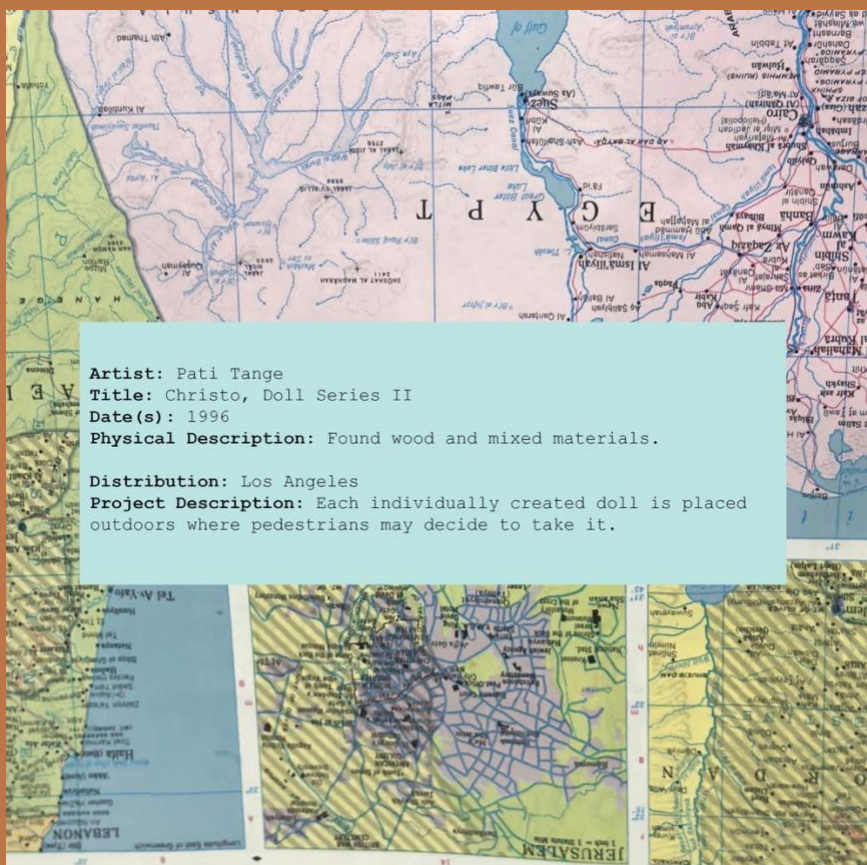

# Pati Tange

**Artist:** Pati Tange

**Title:** Cristo, Doll Series II

**Date(s):** 1996

**Physical Description:** Found wood and mixed materials.

**Distribution:** Los Angeles

**Project Description:** Each individually created doll is placed outdoors where pedestrians may decide to take it.